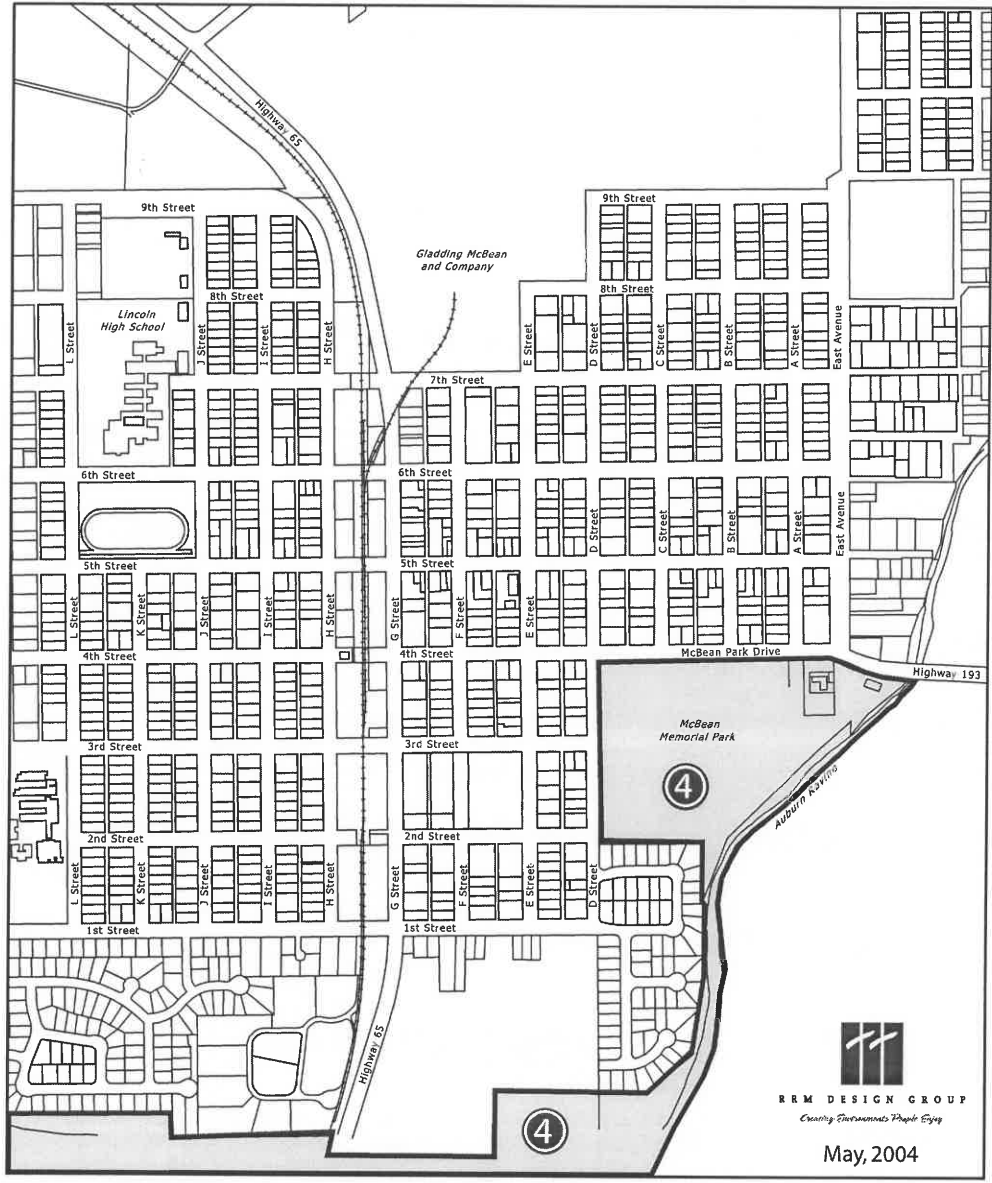

RRM DESIGN GROUP
Creating Environments People Enjoy

May, 2004

DISTRICT FOUR

Lincoln Downtown Urban Design Plan

CITY OF LINCOLN, CALIFORNIA

REDEVELOPMENT AGENCY