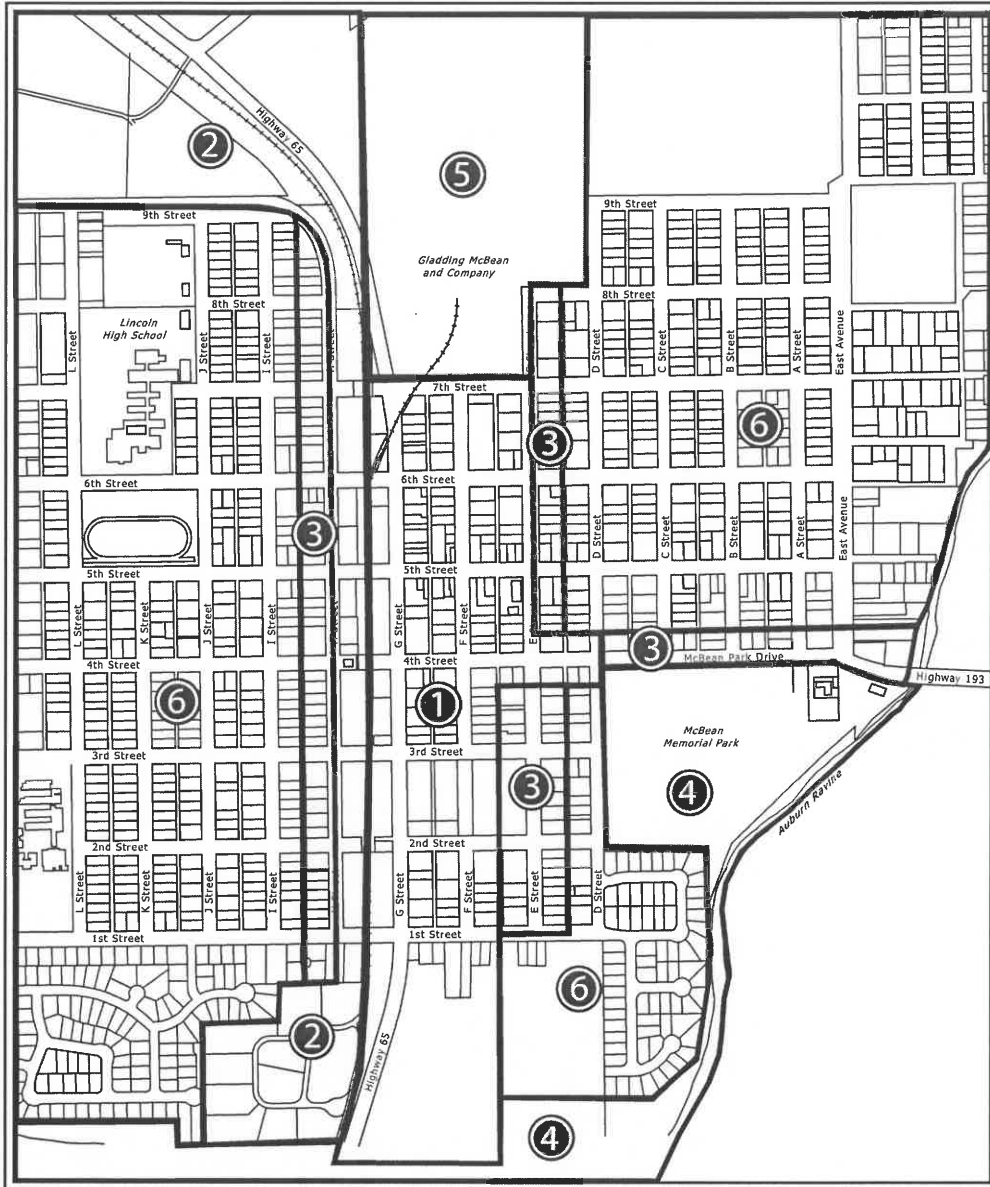

DISTRICTING MAP

- ① Historic Retail
- ④ McBean Park
- ② Highway & Service Commercial
- ⑤ Gladding McBean Industrial
- ③ Transitional / Mixed Use
- ⑥ Fringe Residential

Lincoln Downtown Urban Design Plan
 CITY OF LINCOLN, CALIFORNIA REDEVELOPMENT AGENCY

DISTRICT ONE

Lincoln Downtown Urban Design Plan

CITY OF LINCOLN, CALIFORNIA

REDEVELOPMENT AGENCY

RRM DESIGN GROUP
Creating Environments People Enjoy

May, 2004

DISTRICT TWO

Lincoln Downtown Urban Design Plan