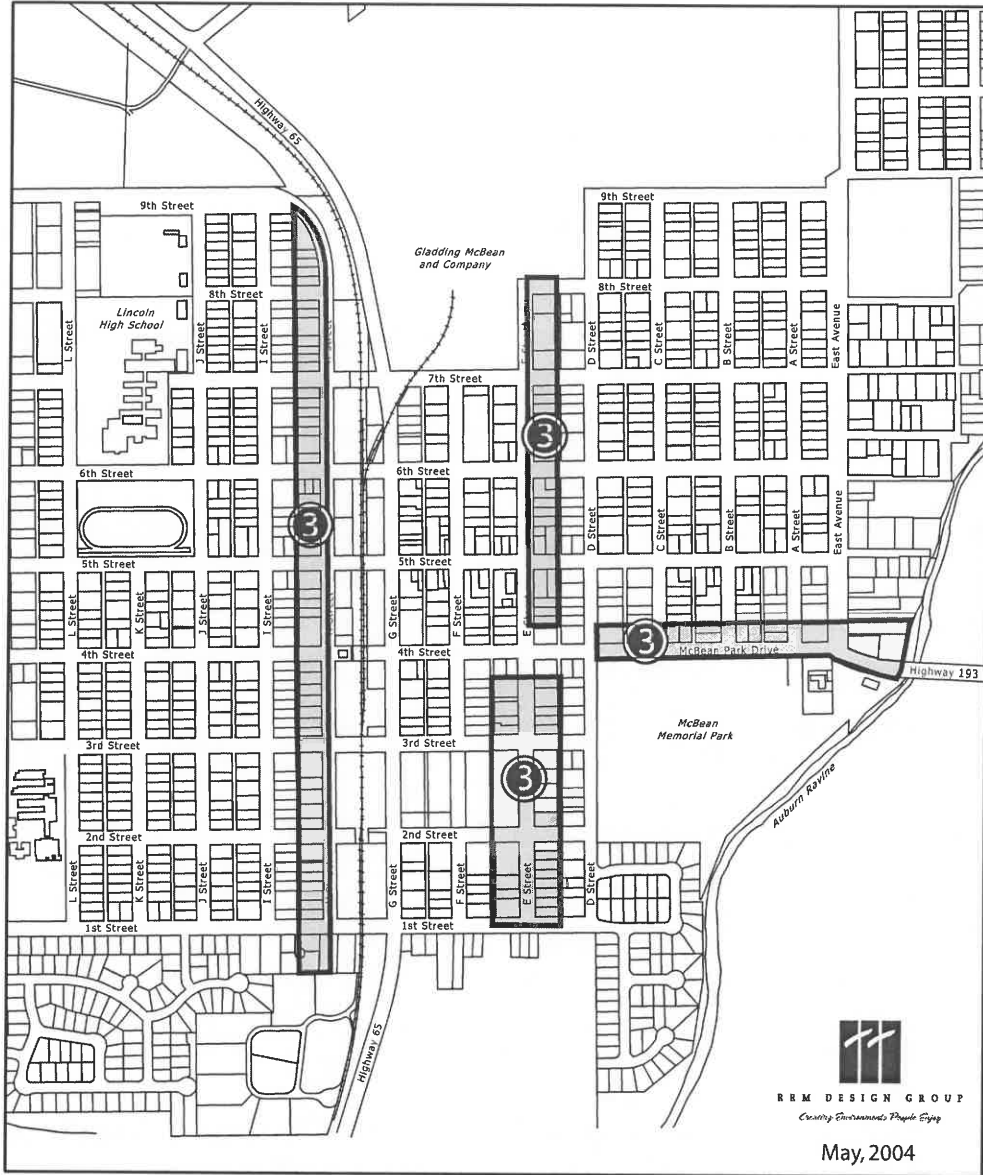

DISTRICT THREE

Lincoln Downtown Urban Design Plan

CITY OF LINCOLN, CALIFORNIA

REDEVELOPMENT AGENCY