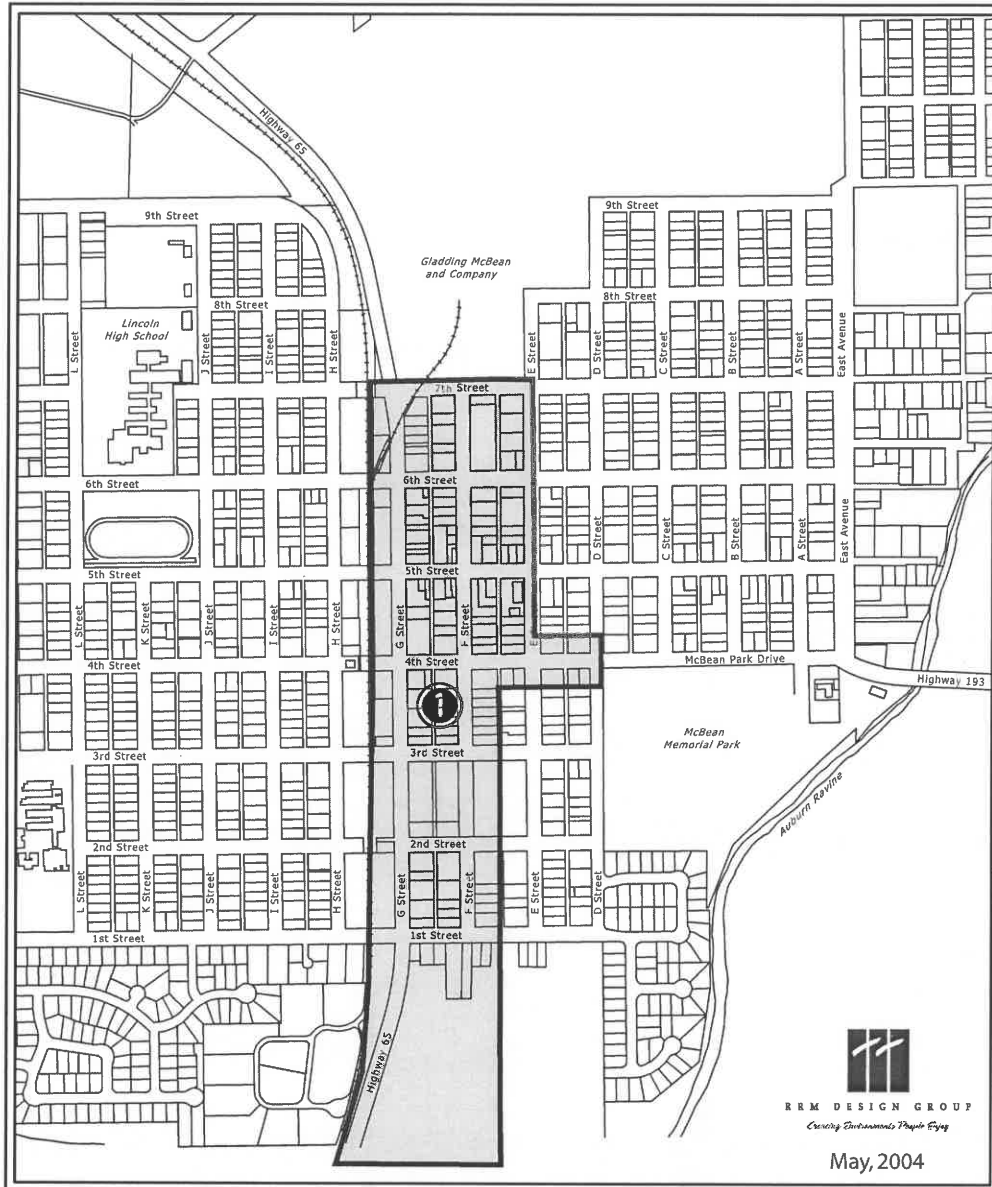

DISTRICTING MAP

- ① Historic Retail
- ④ McBean Park
- ② Highway & Service Commercial
- ⑤ Gladding McBean Industrial
- ③ Transitional / Mixed Use
- ⑥ Fringe Residential

Lincoln Downtown Urban Design Plan
 CITY OF LINCOLN, CALIFORNIA REDEVELOPMENT AGENCY

DISTRICT ONE

Lincoln Downtown Urban Design Plan

CITY OF LINCOLN, CALIFORNIA

REDEVELOPMENT AGENCY

RRM DESIGN GROUP
Creating Environments People Enjoy

May, 2004

DISTRICT TWO

Lincoln Downtown Urban Design Plan